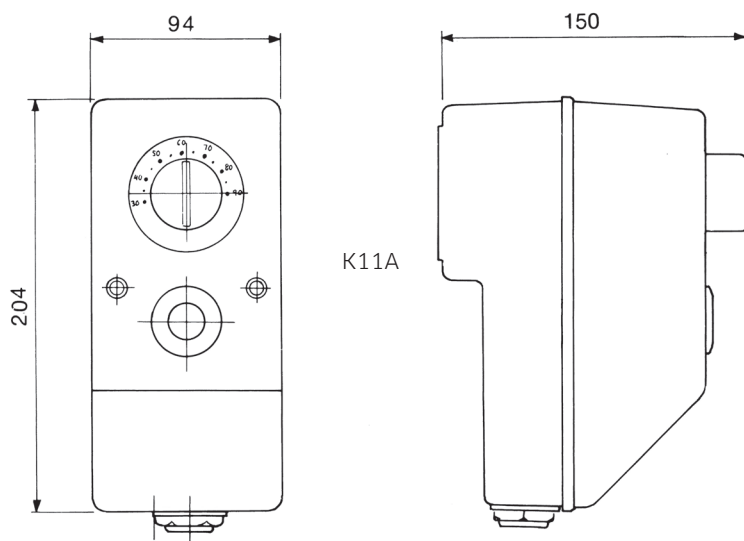

BACKER

TERMINAL BOX K11A, K12A, K13A AND K13

Description

Terminal box of cast aluminium with a cover of plastic carbonate, intended for our 2" plug. The box is swiveled so that suitable orientation of cable entry can be obtained. The box is provided with terminal block. Protection class IP 54.

Technical specification

Title	1 pole thermostat 30-90 °C	2 pole thermostat 30-90°C	3 pole temp. limiter 65°C	3 pole temp. limiter 110°C	Item number
K11A		X		X	1120 332 701
K12A	X			X	1120 332 801
K13A				X	1120 332 901
K13			X		1120 332 905