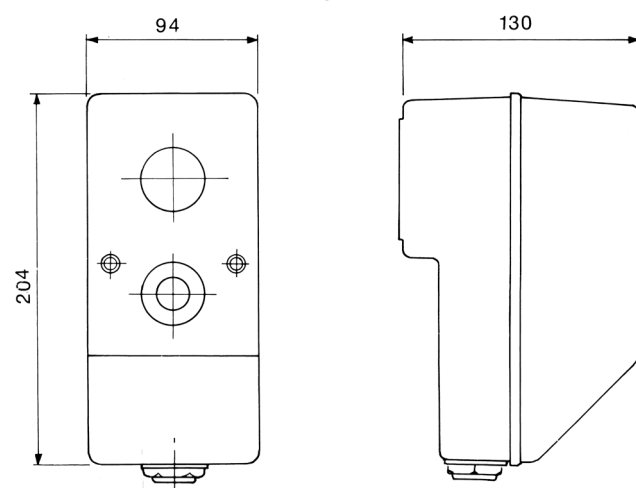

BACKER

TERMINAL BOX K11A, K12A, K13A AND K13

Description

Terminal box of cast aluminium with a cover of plastic carbonate, intended for our 2" plug. The box is swiveled so that suitable orientation of cable entry can be obtained. The box is provided with terminal block. Protection class IP 54.

Technical specification

Title	1 pole thermostat 30-90 °C	2 pole thermostat 30-90°C	3 pole temp. limiter 65°C	3 pole temp. limiter 110°C	Item number
K11A		X		X	1120 332 701
K12A	X			X	1120 332 801
K13A				X	1120 332 901
K13			X		1120 332 905

Wiring diagram

K11A

K12A

K13A

Wiring diagram