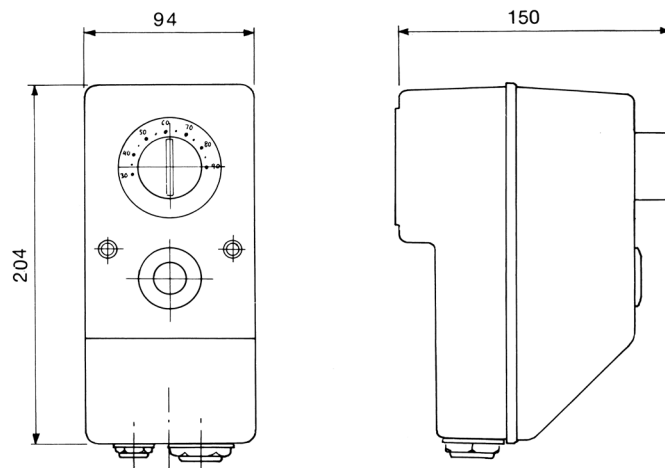

K11A

K13A

K12A