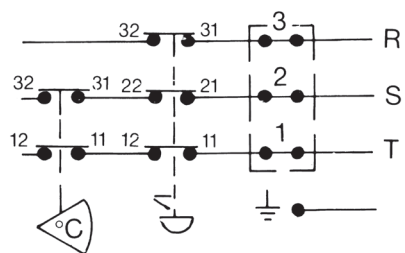

Wiring diagram

K12A

K11A